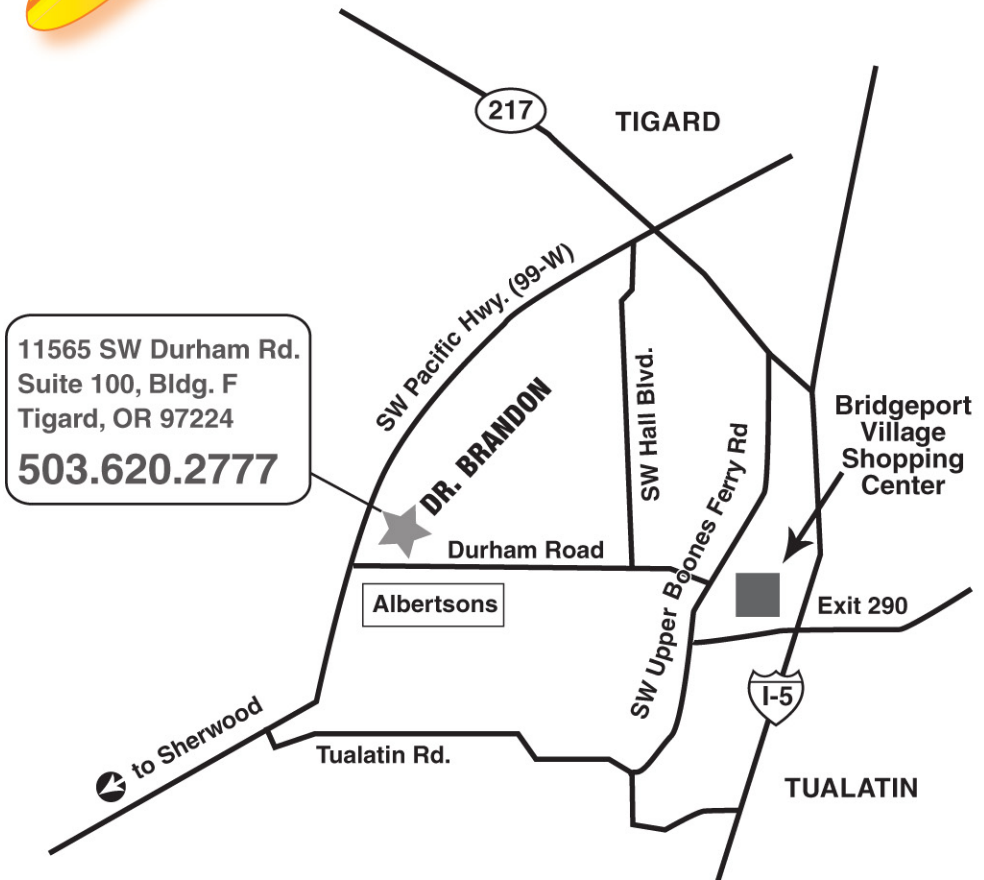

DR. BRANDON

DENTISTRY FOR CHILDREN & TEENS

Brandon Schwindt, DMD, PC

ph. 503.620.2777

fx. 503.620.2070

Driving Directions From I-5:

TAKE EXIT 290 (Lower Boones Ferry Rd/Durham)

After you exit, go WEST on Boones Ferry Rd. towards Bridgeport Village Shopping Center.

Follow Boones Ferry Rd. STRAIGHT through the intersection. You will pass Crate and Barrel on your right and Jared's Jewelers on your left. When you come to a T in the road,

TURN RIGHT onto Upper Boones Ferry Road towards Tigard.

TURN LEFT onto Durham Road. You will cross railroad tracks and pass Tigard High School.

TURN RIGHT onto Summerfield Road.

TAKE AN IMMEDIATE LEFT into the parking lot; Our office is the 2nd building on the left.